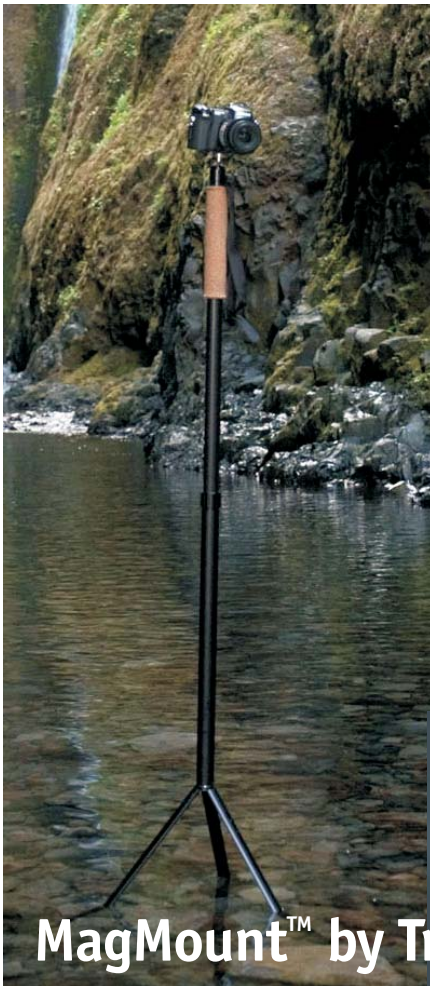

MagMount™ by Trek-Tech™

Trek Technologies LLC
15858 SW Upper Boones Ferry Road
Lake Oswego, OR 97035 USA
503.459.0030 • www.trek-tech.com